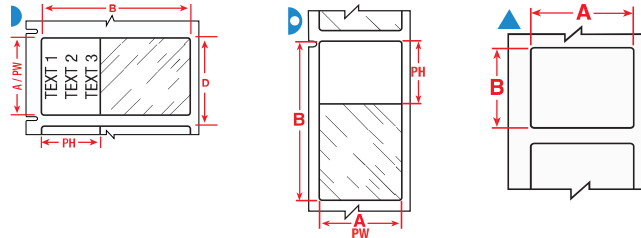

### Self-laminating labels

- Features a clear, non-printable area that wraps around the cable and serves as an overlamine to the printed text.
- Offers superior resistance to abrasion, dirt, oils, solvents and water.

Order references beginning with "B" indicate bulk rolls. \*Order references ending with "AW" indicate all white labels with no clear area. >>

Apply the printed area to your wire.

Wrap the clear area around the wire, covering the printed area.